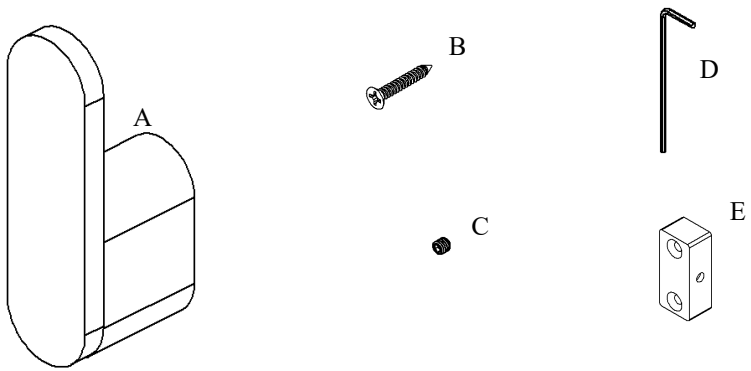

# Volkano Flow Towel Hook Installation Guide

Code: V4213, V4214, V4215

Parts Included	QTY
A - Towel Hook	1
B - Screw	2
C - Set Screw	1
D - Allen Key	1
E - Bracket	1

Model #	Description	Finish	Weight (lb)	WxHxD (mm)	WxHxD (Inches)	Metal Type
V4213	Flow Towel Hook	Chrome	0.4	72 x 21 x 30	3 x 1 x 1	Brass
V4214	Flow Towel Hook	Brushed Nickel	0.4	72 x 21 x 30	3 x 1 x 1	Brass
V4215	Flow Towel Hook	Matte Black	0.4	72 x 21 x 30	3 x 1 x 1	Brass